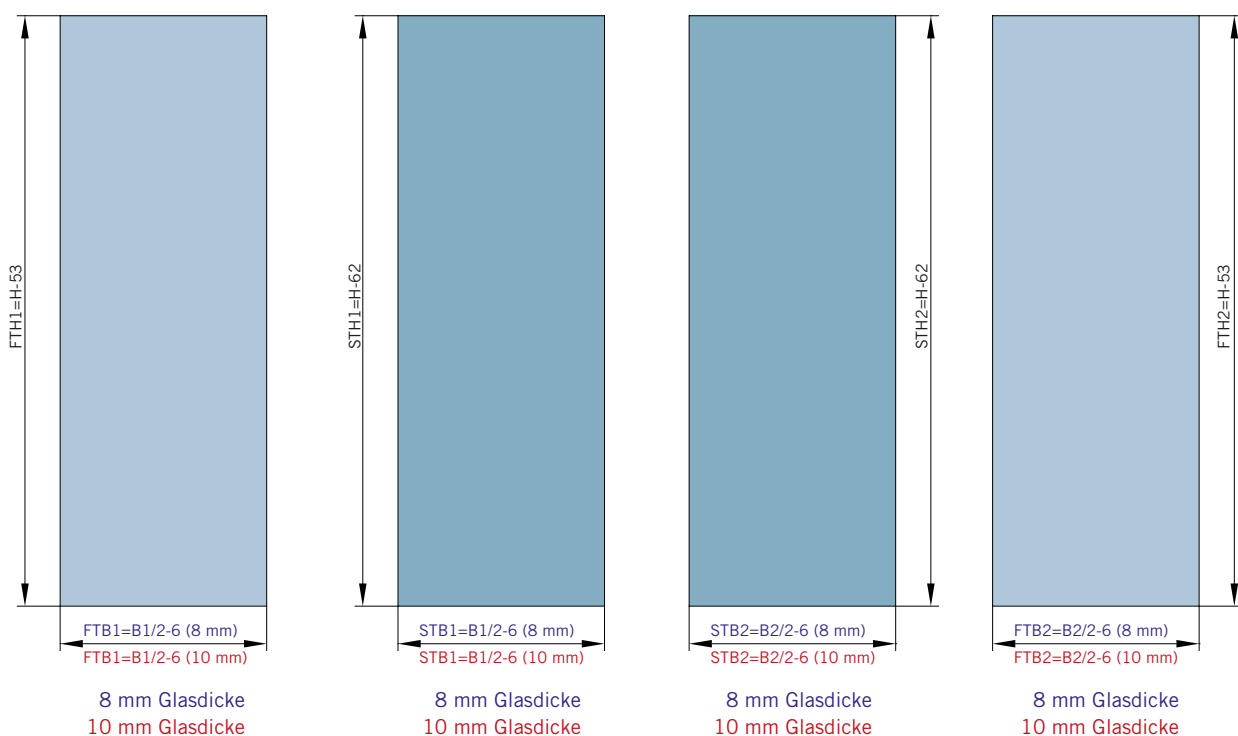

Glasbearbeitung / Aussenansicht / Für Duschen **ohne** Duschtasse / DIN-links/rechts
Glass preparation / view from outside / For showers **without** shower tray / DIN-left/right