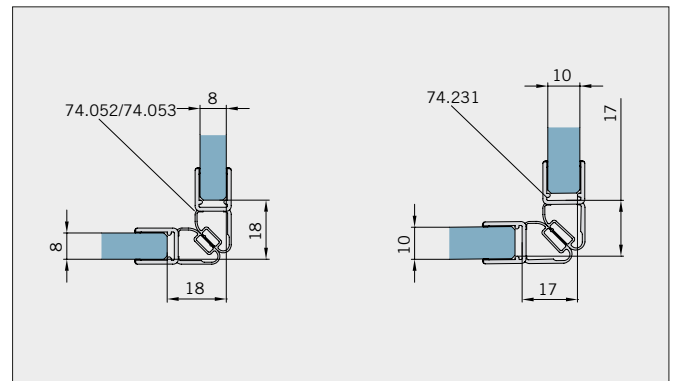

Typ(e) 320(ü)

Max. Türbreite bei Türhöhe 2000 mm | Max. door width with door height 2000 mm:
750 mm (8 mm) / 600 mm (10 mm)
Überbreiten nur mögl. mit Deckenstütze | Oversize width only with roof support
Überhöhen auf Anfrage | Oversize height on request

Art.-Nr. | Art. No.	Bezeichnung	Description
74.237 2 (St. | pce)	Wasserabweiser für 8-10 mm Glas, 2000 mm lang	Water disperser for 8-10 mm glass, 2000 mm long
74.240 4 (St. | pce)	Glasschutz, PVC weich, für 8 mm Glas, 2000 mm lang	Glass protection, PVC soft, for 8 mm glass, 2000 mm long
74.241 4 (St. | pce)	Glasschutz, PVC weich, für 10 mm Glas, 2000 mm lang	Glass protection, PVC soft, for 10 mm glass, 2000 mm long
74.138 2 (St. | pce)	Wandanschlussprofil für 8-10 mm Glas, 2000 mm lang	Wall conection profile for 8-10 mm glass, 2000 mm long
75.025 1 (St. | pce)	Schiebetürgriffeleiste, beidseitig, selbstklebend, inkl. Montageschablone	Sliding door handle bar, both sides, self-adhesive, incl. mouting instruction
75.086 1 (St. | pce)	Flügelführungsstück, teilbar, für Schiebetürflügel DIN-R, für 8-10 mm Glas	Glass guide, separable, for sliding door DIN-R for 8-10 mm glass
75.087 1 (St. | pce)	Flügelführungsstück, teilbar, für Schiebetürflügel DIN-L, für 8-10 mm Glas	Glass guide, separable, for sliding door DIN-L, for 8-10 mm glass
74.052 (74.053) 1 (St. | pce)	Magnetdichtung 90°, für 6-8 mm Glas, 2000 (2500) mm lang	Magnetic seal 90° for 6-8 mm glass, 2000 (2500) mm long
74.231 1 (St. | pce)	Magnetdichtung 90° für 10-12 mm Glas, 2500 mm lang	Magnetic seal 90° for 10-12 mm glass, 2500 mm long
74.069 1 (St. | pce)	Schwallschutzprofil, 2000 mm lang (optional)	Splashguard profile, 2000 mm long (optional)

Details