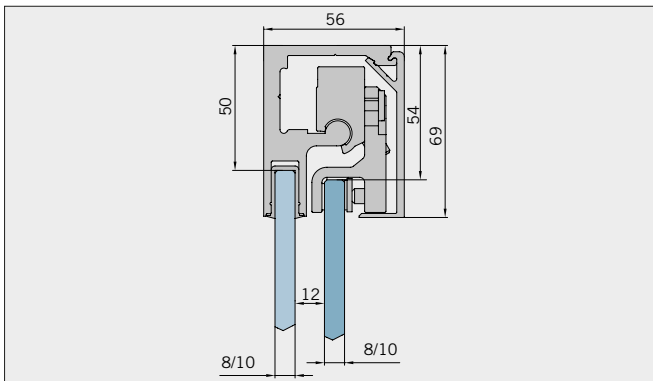

Typ(e) 320(ü)

Max. Türbreite bei Türhöhe 2000 mm | Max. door width with door height 2000 mm:
750 mm (8 mm) / 600 mm (10 mm)
Überbreiten nur mögl. mit Deckenstütze | Oversize width only with roof support
Überhöhen auf Anfrage | Oversize height on request

Art.-Nr. | Art. No.	Bezeichnung	Description
74.237 2 (St. | pce)	Wasserabweiser für 8-10 mm Glas, 2000 mm lang	Water disperser for 8-10 mm glass, 2000 mm long
74.240 4 (St. | pce)	Glasschutz, PVC weich, für 8 mm Glas, 2000 mm lang	Glass protection, PVC soft, for 8 mm glass, 2000 mm long
74.241 4 (St. | pce)	Glasschutz, PVC weich, für 10 mm Glas, 2000 mm lang	Glass protection, PVC soft, for 10 mm glass, 2000 mm long
74.138 2 (St. | pce)	Wandanschlussprofil für 8-10 mm Glas, 2000 mm lang	Wall conection profile for 8-10 mm glass, 2000 mm long
75.025 1 (St. | pce)	Schiebetürgriffeleiste, beidseitig, selbstklebend, inkl. Montageschablone	Sliding door handle bar, both sides, self-adhesive, incl. mouting instruction
75.086 1 (St. | pce)	Flügelführungsstück, teilbar, für Schiebetürflügel DIN-R, für 8-10 mm Glas	Glass guide, separable, for sliding door DIN-R for 8-10 mm glass
75.087 1 (St. | pce)	Flügelführungsstück, teilbar, für Schiebetürflügel DIN-L, für 8-10 mm Glas	Glass guide, separable, for sliding door DIN-L, for 8-10 mm glass
74.052 (74.053) 1 (St. | pce)	Magnetdichtung 90°, für 6-8 mm Glas, 2000 (2500) mm lang	Magnetic seal 90° for 6-8 mm glass, 2000 (2500) mm long
74.231 1 (St. | pce)	Magnetdichtung 90° für 10-12 mm Glas, 2500 mm lang	Magnetic seal 90° for 10-12 mm glass, 2500 mm long
74.069 1 (St. | pce)	Schwallschutzprofil, 2000 mm lang (optional)	Splashguard profile, 2000 mm long (optional)

Details