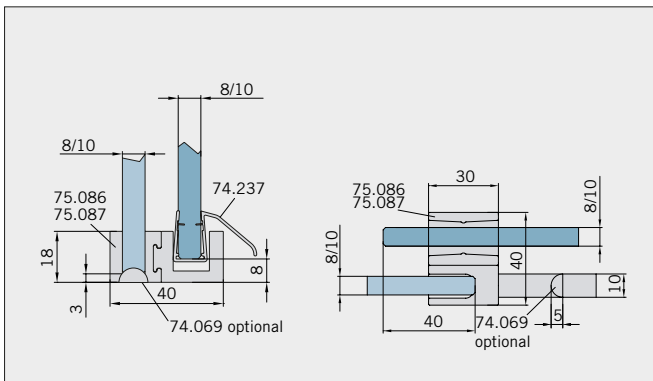

Typ(e) 320(ü)

Max. Türbreite bei Türhöhe 2000 mm | Max. door width with door height 2000 mm:
750 mm (8 mm) / 600 mm (10 mm)
Überbreiten nur mögl. mit Deckenstütze | Oversize width only with roof support
Überhöhen auf Anfrage | Oversize height on request

Art.-Nr. | Art. No.	Bezeichnung	Description
74.237 2 (St. | pce)	Wasserabweiser für 8-10 mm Glas, 2000 mm lang	Water disperser for 8-10 mm glass, 2000 mm long
74.240 4 (St. | pce)	Glasschutz, PVC weich, für 8 mm Glas, 2000 mm lang	Glass protection, PVC soft, for 8 mm glass, 2000 mm long
74.241 4 (St. | pce)	Glasschutz, PVC weich, für 10 mm Glas, 2000 mm lang	Glass protection, PVC soft, for 10 mm glass, 2000 mm long
74.138 2 (St. | pce)	Wandanschlussprofil für 8-10 mm Glas, 2000 mm lang	Wall conection profile for 8-10 mm glass, 2000 mm long
75.025 1 (St. | pce)	Schiebetürgriffeleiste, beidseitig, selbstklebend, inkl. Montageschablone	Sliding door handle bar, both sides, self-adhesive, incl. mouting instruction
75.086 1 (St. | pce)	Flügelführungsstück, teilbar, für Schiebetürflügel DIN-R, für 8-10 mm Glas	Glass guide, separable, for sliding door DIN-R for 8-10 mm glass
75.087 1 (St. | pce)	Flügelführungsstück, teilbar, für Schiebetürflügel DIN-L, für 8-10 mm Glas	Glass guide, separable, for sliding door DIN-L, for 8-10 mm glass
74.052 (74.053) 1 (St. | pce)	Magnetdichtung 90°, für 6-8 mm Glas, 2000 (2500) mm lang	Magnetic seal 90° for 6-8 mm glass, 2000 (2500) mm long
74.231 1 (St. | pce)	Magnetdichtung 90° für 10-12 mm Glas, 2500 mm lang	Magnetic seal 90° for 10-12 mm glass, 2500 mm long
74.069 1 (St. | pce)	Schwallschutzprofil, 2000 mm lang (optional)	Splashguard profile, 2000 mm long (optional)

Details