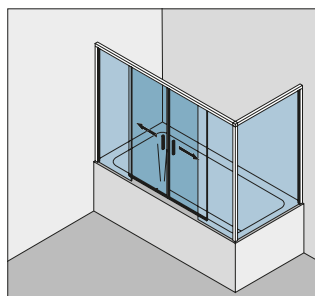

System-Standardoberflächen

- verchromt (LM gegläntzt)
- silber EV1 (LM eloxiert)
- RAL Sonderfarbe

Technical data

- concealed clamp-type carriers (no glass preparation)
- damping and self-closing on both sides
- infinitely variable damper position (pull-in distance 55 mm)
- pre-fitted functional elements
- easy height adjustment (+3/-3 mm)
- easy to hang the door
- max. sliding frame length: 2900 mm (with contact pods)
- separable floor guide
- overlapping glass elements for seal-free design (40 mm)
- self-adhesive handle bar (150 mm) incl. mounting instruc.
- sidewall with glass support profile (Adjustability: -10 mm)
- sidewall without glass support profile (on demand)
- max. door weight: 50 kg
- max. door width: individual each installation situation
- min. door width: 400 mm (8/10 mm)
- ratio of height to width of sliding doors max: 5:1
- glass thickness: 8/10 mm
- basic material: aluminium (corrosion resistant)

Corner cubicle,
1 sliding door with fixed panel,
1 side panel 90°

Typ(e) 331(ü)
Eckkabine an Badewanne,
1 Schiebetür mit Fixteil,
1 verkürzte Seitenwand 90°

Corner cubicle on bathtub,
1 sliding door with fixed panel,
1 shortened side panel 90°

Corner cubicle,
2 sliding doors with 2 fixed panels,
1 side panel 90°

Typ(e) 380(ü)BW
Eckkabine auf Badewanne,
2 Schiebetüren mit 2 Fixteilen,
1 Seitenwand 90°

Corner cubicle on bathtub,
2 sliding doors with 2 fixed panels,
1 side panel 90°