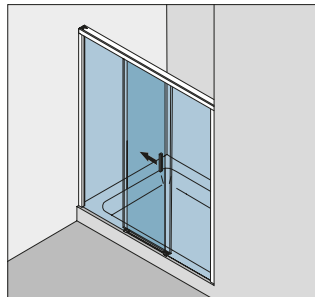

System-Standardoberflächen

- verchromt (LM gegläntzt)
- silber EV1 (LM eloxiert)
- RAL Sonderfarbe

Technical data

- concealed clamp-type carriers (no glass preparation)
- damping and self-closing on both sides
- infinitely variable damper position (pull-in distance 55 mm)
- pre-fitted functional elements
- easy height adjustment (+3/-3 mm)
- easy to hang the door
- max. sliding frame length: 2900 mm (with contact pods)
- separable floor guide
- overlapping glass elements for seal-free design (40 mm)
- self-adhesive handle bar (150 mm) incl. mounting instruc.
- sidewall with glass support profile (Adjustability: -10 mm)
- sidewall without glass support profile (on demand)
- max. door weight: 50 kg
- max. door width: individual each installation situation
- min. door width: 400 mm (8/10 mm)
- ratio of height to width of sliding doors max: 5:1
- glass thickness: 8/10 mm
- basic material: aluminium (corrosion resistant)

Typ(e) 323(ü)
U-Kabine,
2 Schiebetüren 90° mit 2 Fixteilen,
1 Seitenwand 90°

U-shaped cubicle,
2 sliding doors 90° with 2 fixed panels, 1 side panel 90°

Typ(e) 330(ü)
Eckkabine,
1 Schiebetür mit Fixteil,
1 Seitenwand 90°

Corner cubicle,
1 sliding door with fixed panel,
1 side panel 90°

Typ(e) 331(ü)
Eckkabine an Badewanne,
1 Schiebetür mit Fixteil,
1 verkürzte Seitenwand 90°

Corner cubicle on bathtub,
1 sliding door with fixed panel,
1 shortened side panel 90°