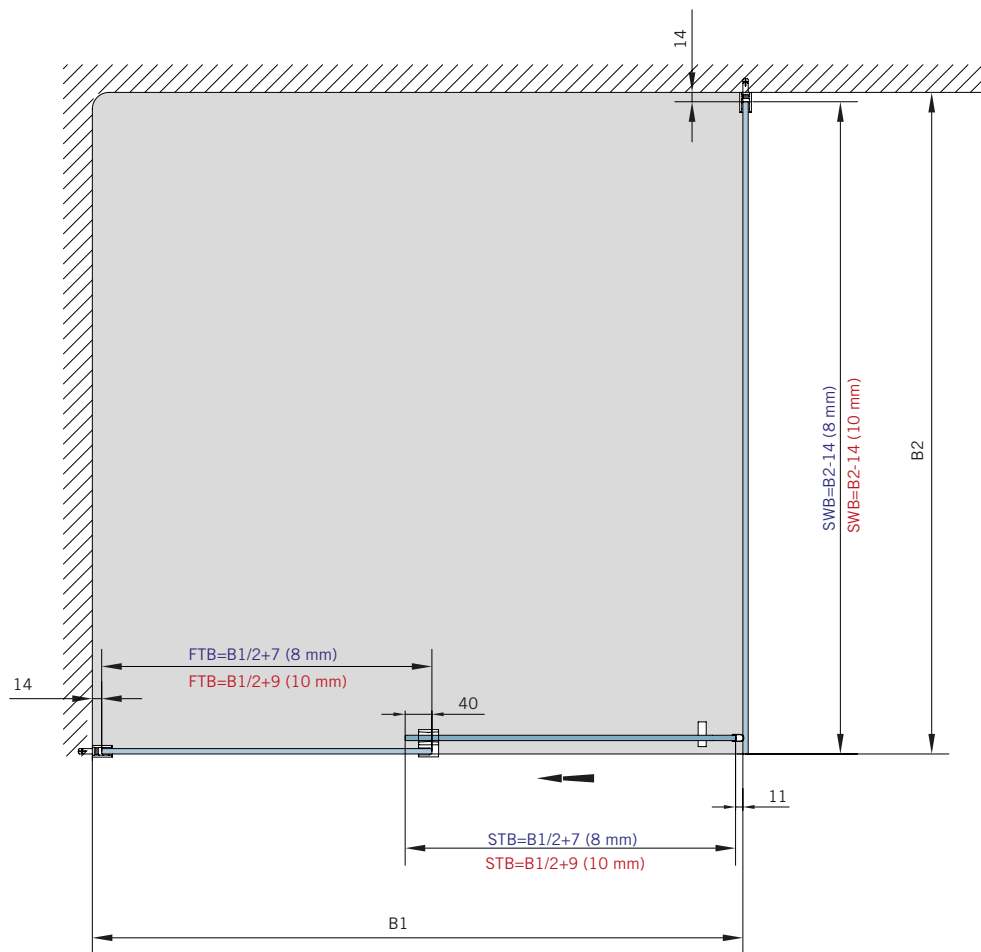

Typ(e) 331(ü)

Draufsicht / Für Duschen **ohne** Duschtasse / DIN-links (DIN-rechts spiegelbildlich)
Top view / For showers **without** shower tray / DIN-left (DIN-right mirror-inverted)