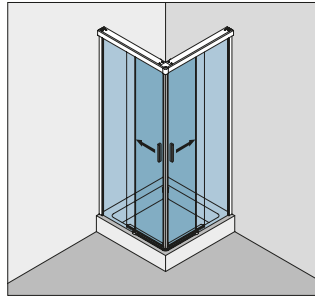

Typ(e) 320(ü)
Eckkabine,
2 Schiebetüren 90° mit 2 Fixteilen

Corner cubicle,
2 sliding doors 90° with 2 fixed panels