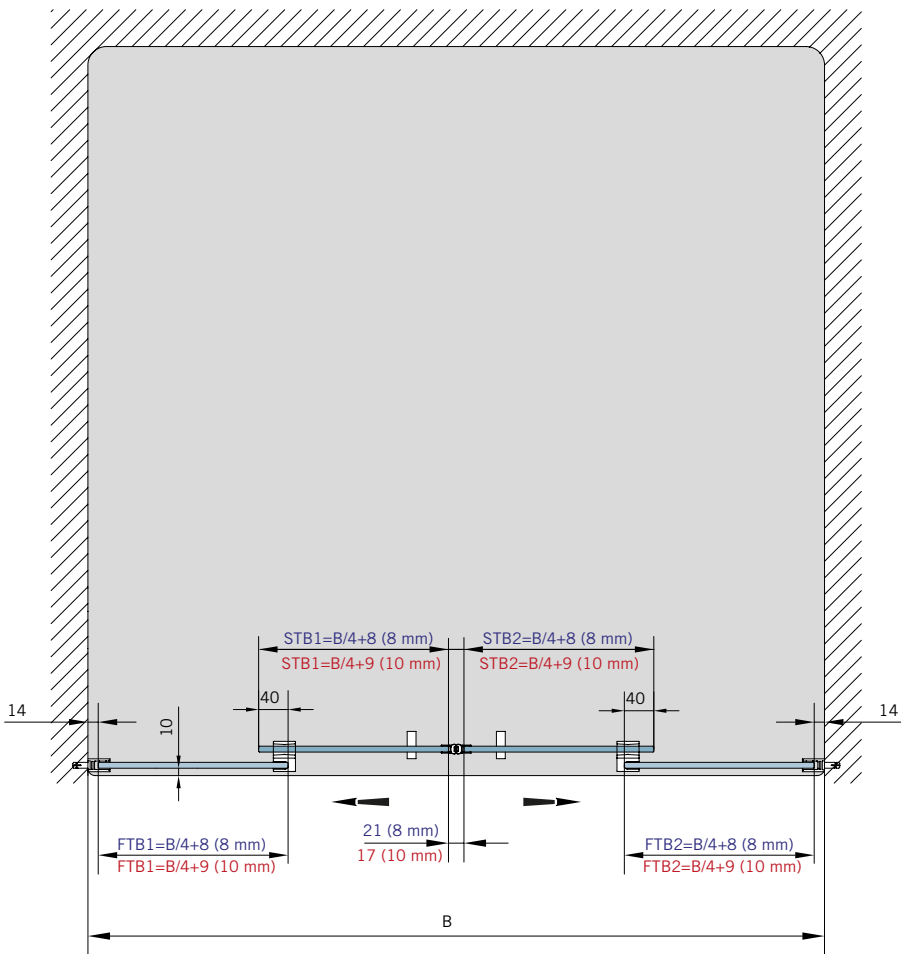

Typ(e) 375(ü)DT

Draufsicht / Für Duschen **mit/ohne** Duschtasse / DIN-links/rechts
Top view / For showers **with/without** shower tray / DIN-left/right