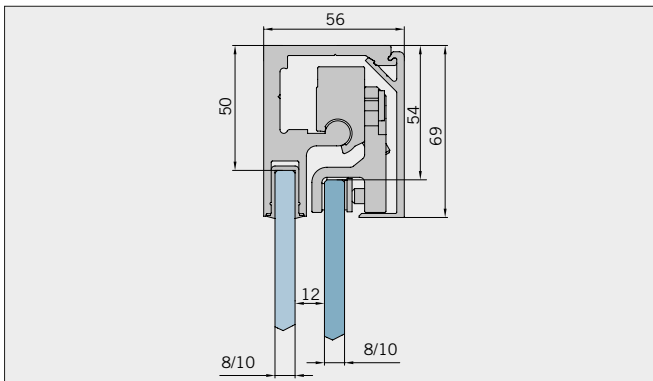

Typ(e) 330(ü)

Max. Türbreite bei Türhöhe 2000 mm | Max. door width with door height 2000 mm:
1250 mm (8 mm) / 1000 mm (10 mm)
Überhöhen auf Anfrage | Oversize height on request

Art.-Nr. | Art. No.	Bezeichnung	Description
74.237 1 (St. | pce)	Wasserabweiser für 8-10 mm Glas, 2000 mm lang	Water disperser for 8-10 mm glass, 2000 mm long
74.240 4 (St. | pce)	Glasschutz, PVC weich, für 8 mm Glas, 2000 mm lang	Glass protection, PVC soft, for 8 mm glass, 2000 mm long
74.241 4 (St. | pce)	Glasschutz, PVC weich, für 10 mm Glas, 2000 mm lang	Glass protection, PVC soft, for 10 mm glass, 2000 mm long
74.138 2 (St. | pce)	Wandanschlussprofil für 8-10 mm Glas, 2000 mm lang	Wall conection profile for 8-10 mm glass, 2000 mm long
75.025 1 (St. | pce)	Schiebetürgriffleiste, beidseitig, selbstklebend, inkl. Montageschablone	Sliding door handle bar, both sides, self-adhesive, incl. mouning instruction
75.086 (75.087) 1 (St. | pce)	Flügelführungsstück, teilbar, für Schiebetürflügel DIN-R (DIN-L), für 8-10 mm Glas	Glass guide, separable, for sliding door DIN-R (DIN-L), for 8-10 mm glass
74.025 (74.026) 1 (St. | pce)	Schlauchdichtung mit kurzem Glaseinstand für 8 mm Glas, 2000 (2500) mm lang	Soft nose seal short glass channel for 8 mm glass, 2000 (2500) mm long
74.235 1 (St. | pce)	Schlauchdichtung mit langem Glaseinstand für 10-12 mm Glas, 2500 mm lang	Soft nose seal with long glass channel for 10-12 mm glass, 2500 mm long
74.069 1 (St. | pce)	Schwallschutzprofil, 2000 mm lang (optional)	Splashguard profile, 2000 mm long (optional)

Details