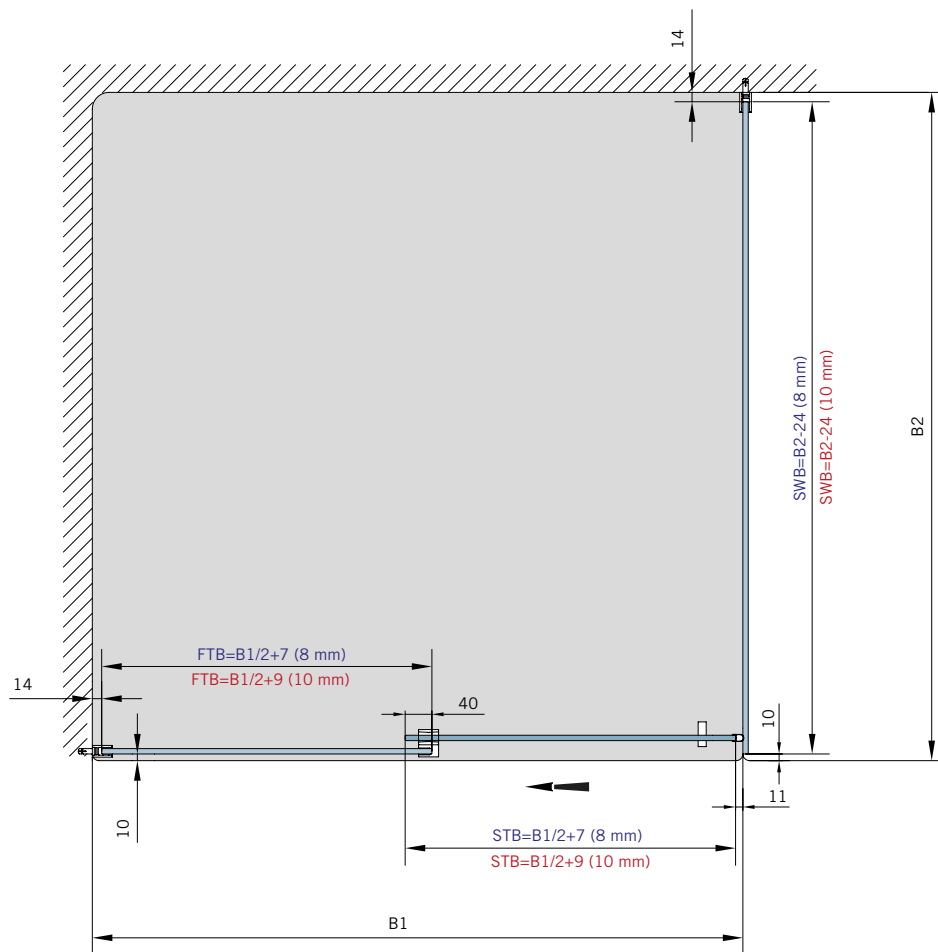

Typ(e) 331(ü)

Draufsicht / Für Duschen mit Duschtasse / DIN-links (DIN-rechts spiegelbildlich)
Top view / For showers with shower tray / DIN-left (DIN-right mirror-inverted)