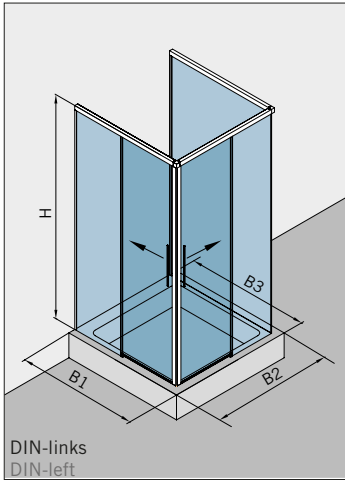

Typ(e) 323(ü)

Max. Türbreite bei Türhöhe 2000 mm | Max. door width with door height 2000 mm:

750 mm (8 mm) / 600 mm (10 mm)

Überbreiten nur mögl. mit Deckenstütze | Oversize width only with roof support

Überhöhen auf Anfrage | Oversize height on request