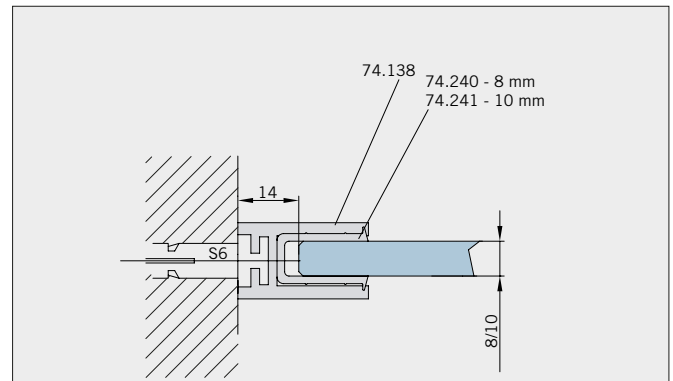

Typ(e) 320(ü)

Max. Türbreite bei Türhöhe 2000 mm | Max. door width with door height 2000 mm:
750 mm (8 mm) / 600 mm (10 mm)
Überbreiten nur mögl. mit Deckenstütze | Oversize width only with roof support
Überhöhen auf Anfrage | Oversize height on request

Art.-Nr. | Art. No.	Bezeichnung	Description
74.237 2 (St. | pce)	Wasserabweiser für 8-10 mm Glas, 2000 mm lang	Water disperser for 8-10 mm glass, 2000 mm long
74.240 4 (St. | pce)	Glasschutz, PVC weich, für 8 mm Glas, 2000 mm lang	Glass protection, PVC soft, for 8 mm glass, 2000 mm long
74.241 4 (St. | pce)	Glasschutz, PVC weich, für 10 mm Glas, 2000 mm lang	Glass protection, PVC soft, for 10 mm glass, 2000 mm long
74.138 2 (St. | pce)	Wandanschlussprofil für 8-10 mm Glas, 2000 mm lang	Wall conection profile for 8-10 mm glass, 2000 mm long
75.025 1 (St. | pce)	Schiebetürgriffeleiste, beidseitig, selbstklebend, inkl. Montageschablone	Sliding door handle bar, both sides, self-adhesive, incl. mouting instruction
75.086 1 (St. | pce)	Flügelführungsstück, teilbar, für Schiebetürflügel DIN-R, für 8-10 mm Glas	Glass guide, separable, for sliding door DIN-R for 8-10 mm glass
75.087 1 (St. | pce)	Flügelführungsstück, teilbar, für Schiebetürflügel DIN-L, für 8-10 mm Glas	Glass guide, separable, for sliding door DIN-L, for 8-10 mm glass
74.052 (74.053) 1 (St. | pce)	Magnetdichtung 90°, für 6-8 mm Glas, 2000 (2500) mm lang	Magnetic seal 90° for 6-8 mm glass, 2000 (2500) mm long
74.231 1 (St. | pce)	Magnetdichtung 90° für 10-12 mm Glas, 2500 mm lang	Magnetic seal 90° for 10-12 mm glass, 2500 mm long
74.069 1 (St. | pce)	Schwallschutzprofil, 2000 mm lang (optional)	Splashguard profile, 2000 mm long (optional)

Details