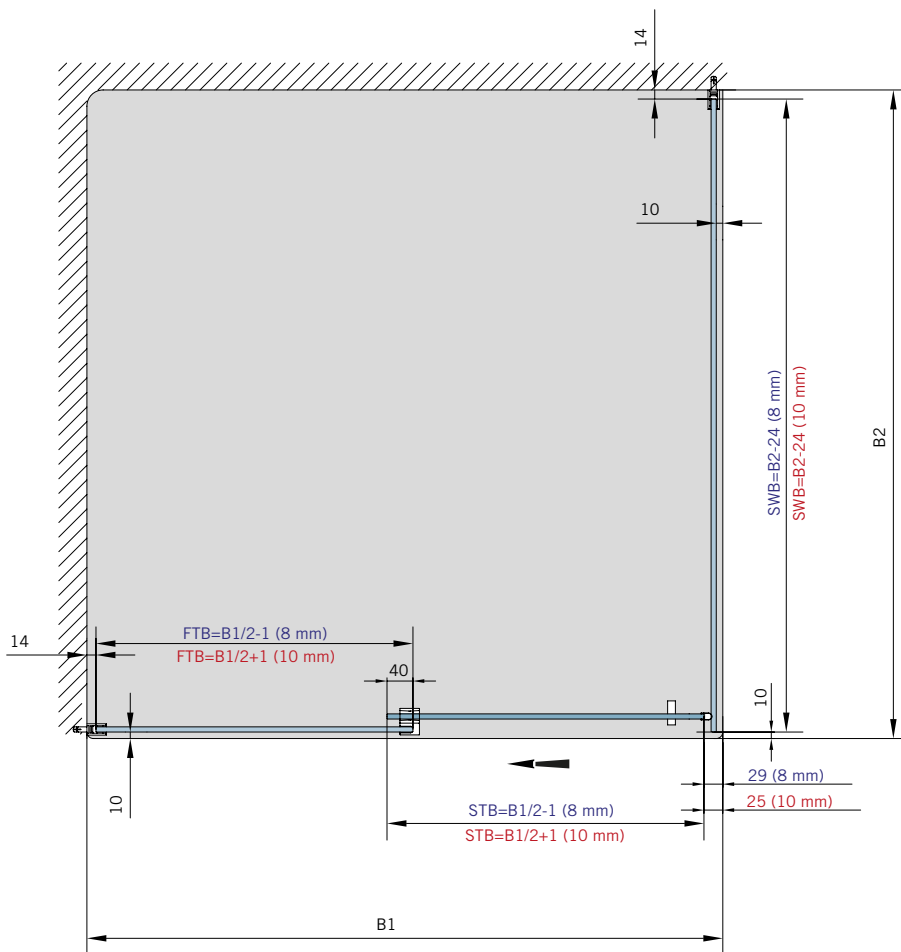

Typ(e) 330(ü)

Draufsicht / Für Duschen mit Duschtasse / DIN-links (DIN-rechts spiegelbildlich)
Top view / For showers with shower tray / DIN-left (DIN-right mirror-inverted)