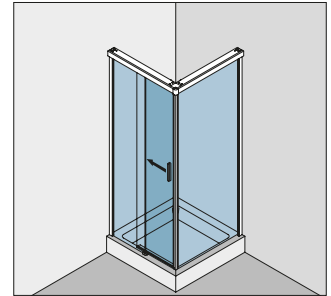

Typ(e) 330(ü)
Eckkabine,
1 Schiebetür mit Fixteil,
1 Seitenwand 90°

Corner cubicle,
1 sliding door with fixed panel,
1 side panel 90°