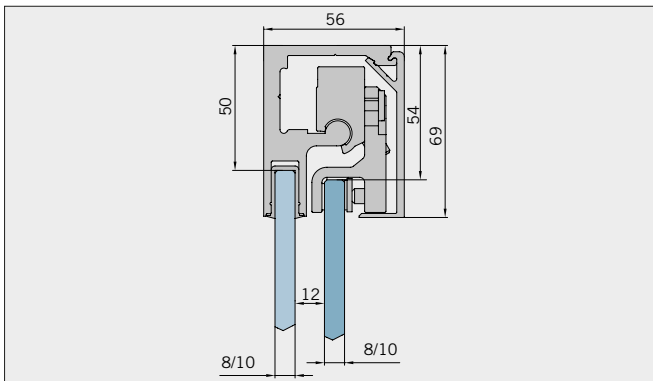

Typ(e) 375(ü)BW

Max. Türbreite bei Türhöhe 2000 mm | Max. door width with door height 2000 mm:
720 mm (8 mm) / 600 mm (10 mm)
Überhöhen auf Anfrage | Oversize height on request

Art.-Nr. | Art. No.	Bezeichnung	Description
74.237 2 (St. | pce)	Wasserabweiser für 8-10 mm Glas, 2000 mm lang	Water disperser for 8-10 mm glass, 2000 mm long
74.240 4 (St. | pce)	Glasschutz, PVC weich, für 8 mm Glas, 2000 mm lang	Glass protection, PVC soft, for 8 mm glass, 2000 mm long
74.241 4 (St. | pce)	Glasschutz, PVC weich, für 10 mm Glas, 2000 mm lang	Glass protection, PVC soft, for 10 mm glass, 2000 mm long
74.138 2 (St. | pce)	Wandanschlussprofil für 8-10 mm Glas, 2000 mm lang	Wall conection profile for 8-10 mm glass, 2000 mm long
75.025 1 (St. | pce)	Schiebetürgriffeleiste, beidseitig, selbstklebend, inkl. Montageschablone	Sliding door handle bar, both sides, self-adhesive, incl. mouting instruction
75.086 1 (St. | pce)	Flügelführungsstück, teilbar, für Schiebetürflügel DIN-R, für 8-10 mm Glas	Glass guide, separable, for sliding door DIN-R for 8-10 mm glass
75.087 1 (St. | pce)	Flügelführungsstück, teilbar, für Schiebetürflügel DIN-L, für 8-10 mm Glas	Glass guide, separable, for sliding door DIN-L, for 8-10 mm glass
74.056 (74.057) 1 (St. | pce)	Magnetdichtung 180° für 6-8 mm Glas, 2000 (2500) mm lang	Magnetic seal 180° for 6-8 mm glass, 2000 (2500) mm long
74.230 1 (St. | pce)	Magnetdichtung 180° für 10-12 mm Glas, 2500 mm lang	Magnetic seal 180° for 10-12 mm glass, 2500 mm long
74.069 1 (St. | pce)	Schwallschutzprofil, 2000 mm lang (optional)	Splashguard profile, 2000 mm long (optional)

Details