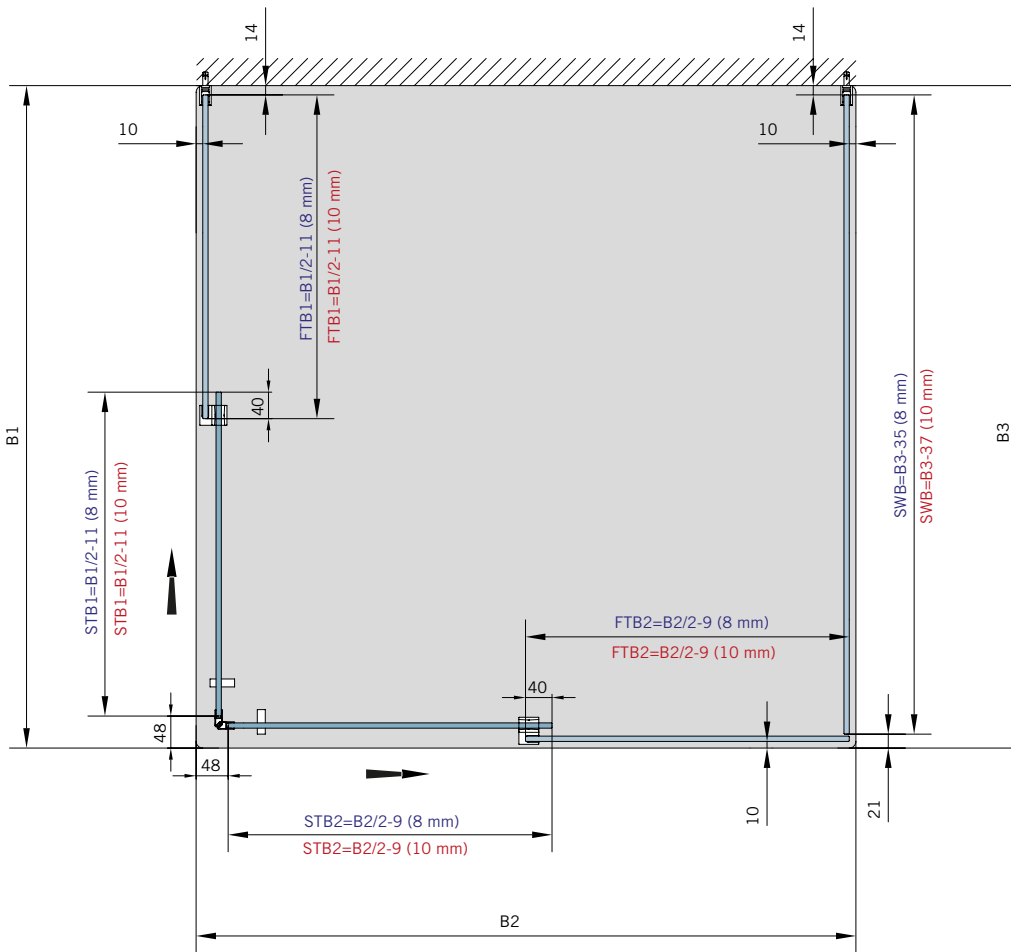

Typ(e) 323(ü)

Draufsicht / Für Duschen mit Duschtasse / DIN-links (DIN-rechts spiegelbildlich)
Top view / For showers with shower tray / DIN-left (DIN-right mirror-inverted)