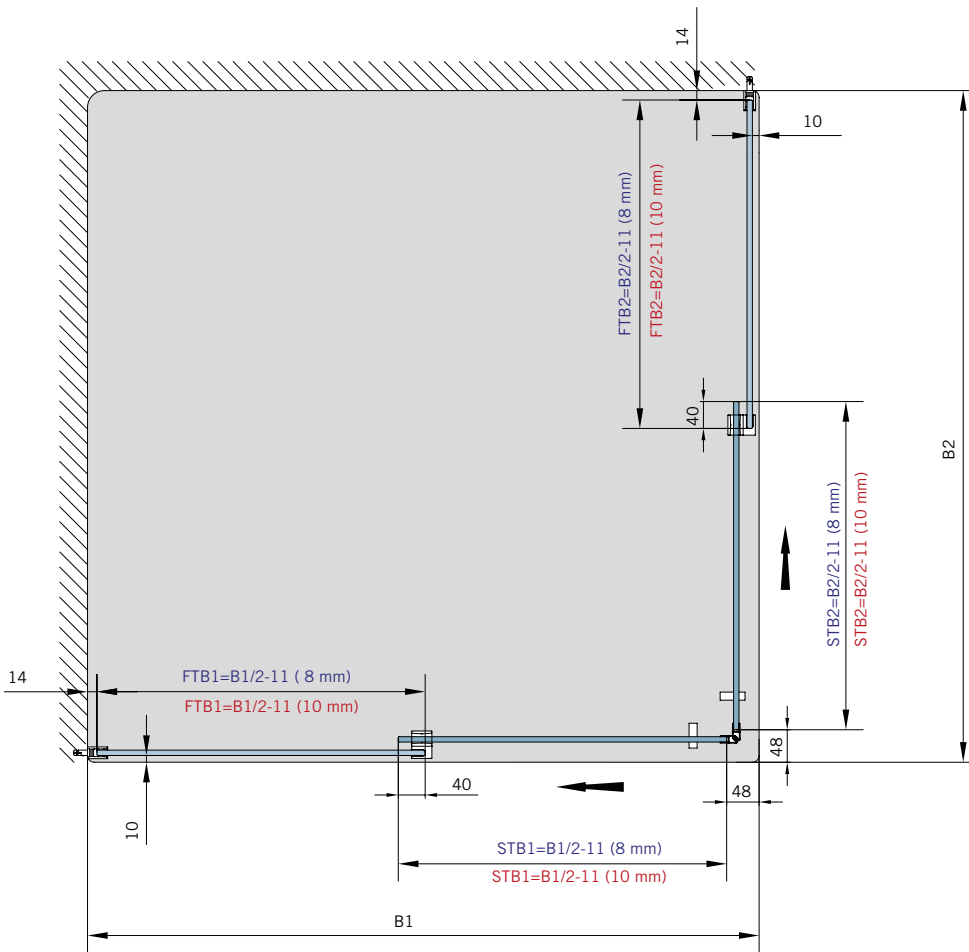

Typ(e) 320(ü)

Draufsicht / Für Duschen mit Duschtasse / DIN-links/rechts
Top view / For showers with shower tray / DIN-left/right