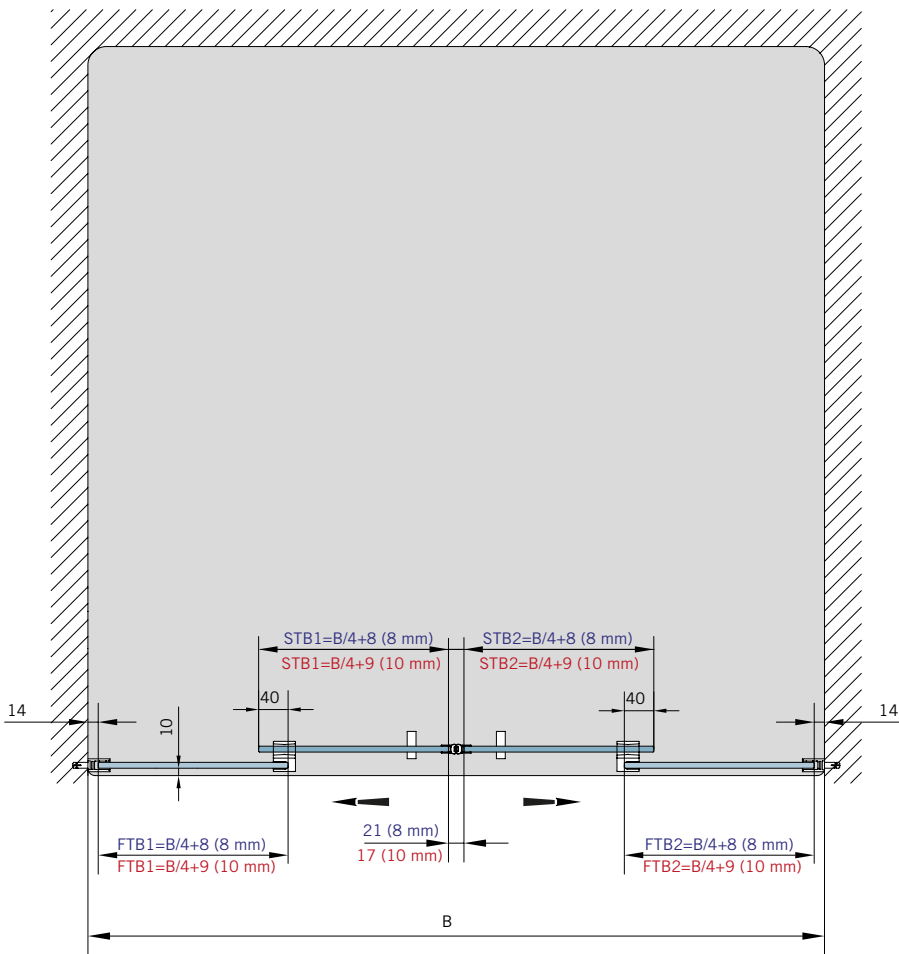

Typ(e) 375(ü)BW

Draufsicht / Für Duschen mit Badewanne / DIN-links/rechts
Top view / For showers with bathtub / DIN-left/right