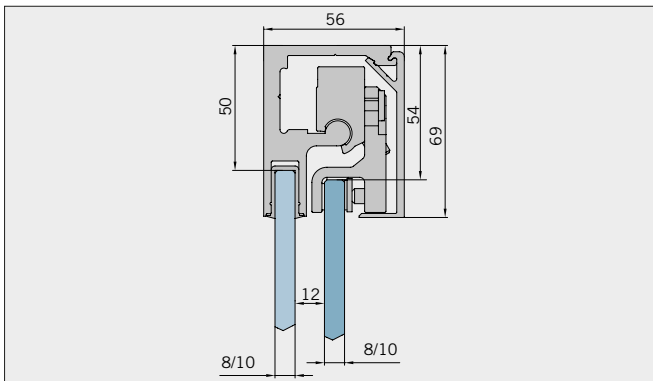

Typ(e) 331(ü)

Max. Türbreite bei Türhöhe 2000 mm | Max. door width with door height 2000 mm:
1250 mm (8 mm) / 1000 mm (10 mm)
Überhöhen auf Anfrage | Oversize height on request

Art.-Nr. | Art. No.	Bezeichnung	Description
74.237 1 (St. | pce)	Wasserabweiser für 8-10 mm Glas, 2000 mm lang	Water dispenser for 8-10 mm glass, 2000 mm long
74.240 4 (St. | pce)	Glasschutz, PVC weich, für 8 mm Glas, 2000 mm lang	Glass protection, PVC soft, for 8 mm glass, 2000 mm long
74.241 4 (St. | pce)	Glasschutz, PVC weich, für 10 mm Glas, 2000 mm lang	Glass protection, PVC soft, for 10 mm glass, 2000 mm long
74.138 2 (St. | pce)	Wandanschlussprofil für 8-10 mm Glas, 2000 mm lang	Wall conection profile for 8-10 mm glass, 2000 mm long
75.025 1 (St. | pce)	Schiebetürgriffleiste, beidseitig, selbstklebend, inkl. Montageschablone	Sliding door handle bar, both sides, self-adhesive, incl. mouting instruction
75.086 (75.087) 1 (St. | pce)	Flügelführungsstück, teilbar, für Schiebetürflügel DIN-R (DIN-L), für 8-10 mm Glas	Glass guide, separable, for sliding door DIN-R (DIN-L), for 8-10 mm glass
74.025 (74.026) 1 (St. | pce)	Schlauchdichtung mit kurzem Glaseinstand für 8 mm Glas, 2000 (2500) mm lang	Soft nose seal short glass channel for 8 mm glass, 2000 (2500) mm long
74.235 1 (St. | pce)	Schlauchdichtung mit langem Glaseinstand für 10-12 mm Glas, 2500 mm lang	Soft nose seal with long glass channel for 10-12 mm glass, 2500 mm long
74.069 1 (St. | pce)	Schwallenschutzprofil, 2000 mm lang (optional)	Splashguard profile, 2000 mm long (optional)

Details