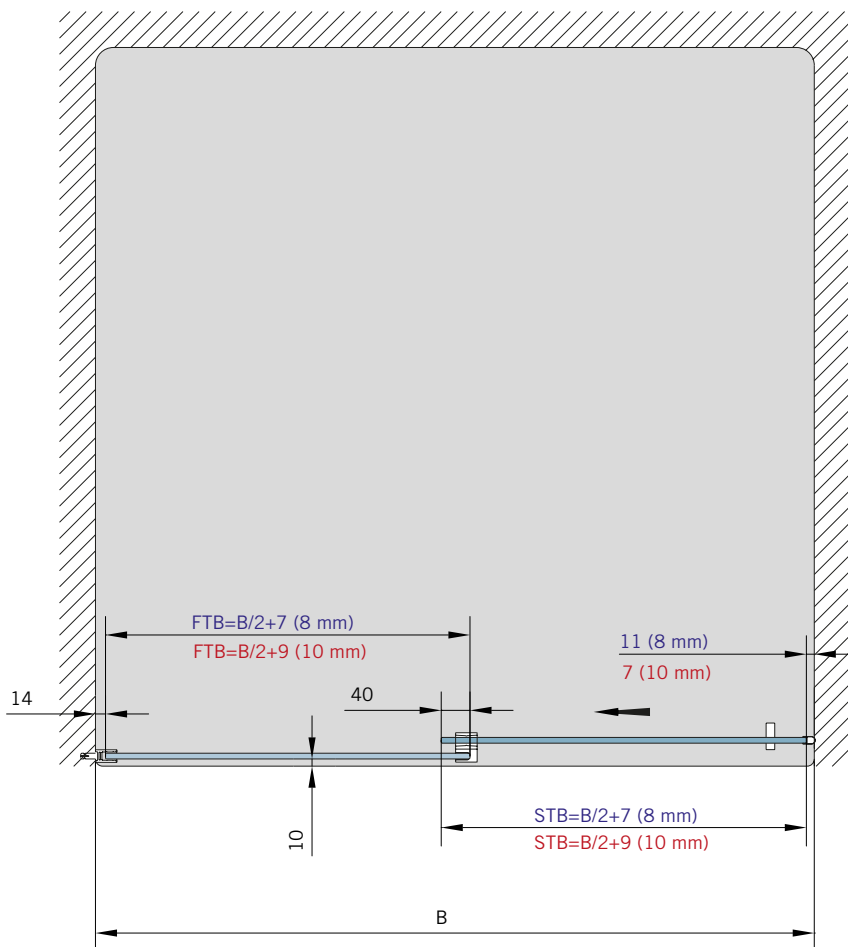

Typ(e) 300(ü)

Draufsicht / Für Duschen **mit/ohne** Duschtasse / DIN-links (DIN-rechts spiegelbildlich)
Top view / For showers **with/without** shower tray / DIN-left (DIN-right mirror-inverted)