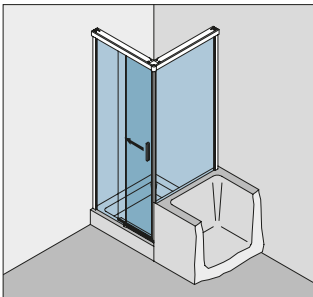

System-Standardoberflächen

- verchromt (LM gegläntzt)
- silber EV1 (LM eloxiert)
- RAL Sonderfarbe

Technical data

- concealed clamp-type carriers (no glass preparation)
- damping and self-closing on both sides
- infinitely variable damper position (pull-in distance 55 mm)
- pre-fitted functional elements
- easy height adjustment (+3/-3 mm)
- easy to hang the door
- max. sliding frame length: 2900 mm (with contact pods)
- separable floor guide
- overlapping glass elements for seal-free design (40 mm)
- self-adhesive handle bar (150 mm) incl. mounting instruc.
- sidewall with glass support profile (Adjustability: -10 mm)
- sidewall without glass support profile (on demand)
- max. door weight: 50 kg
- max. door width: individual each installation situation
- min. door width: 400 mm (8/10 mm)
- ratio of height to width of sliding doors max: 5:1
- glass thickness: 8/10 mm
- basic material: aluminium (corrosion resistant)

Corner cubicle,
1 sliding door with fixed panel,
1 side panel 90°

Typ(e) 331(ü)
Eckkabine an Badewanne,
1 Schiebetür mit Fixteil,
1 verkürzte Seitenwand 90°

Corner cubicle on bathtub,
1 sliding door with fixed panel,
1 shortened side panel 90°