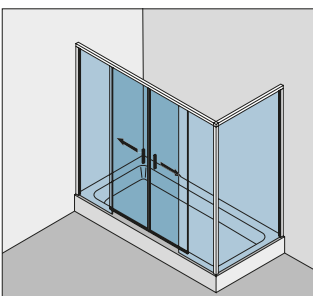

System-Standardoberflächen

- verchromt (LM gegläntzt)
- silber EV1 (LM eloxiert)
- RAL Sonderfarbe

Technical data

- concealed clamp-type carriers (no glass preparation)
- damping and self-closing on both sides
- infinitely variable damper position (pull-in distance 55 mm)
- pre-fitted functional elements
- easy height adjustment (+3/-3 mm)
- easy to hang the door
- max. sliding frame length: 2900 mm (with contact pods)
- separable floor guide
- overlapping glass elements for seal-free design (40 mm)
- self-adhesive handle bar (150 mm) incl. mounting instruc.
- sidewall with glass support profile (Adjustability: -10 mm)
- sidewall without glass support profile (on demand)
- max. door weight: 50 kg
- max. door width: individual each installation situation
- min. door width: 400 mm (8/10 mm)
- ratio of height to width of sliding doors max: 5:1
- glass thickness: 8/10 mm
- basic material: aluminium (corrosion resistant)

Corner cubicle,
1 sliding door with fixed panel,
1 side panel 90°

Typ(e) 331(ü)
Eckkabine an Badewanne,
1 Schiebetür mit Fixteil,
1 verkürzte Seitenwand 90°

Corner cubicle on bathtub,
1 sliding door with fixed panel,
1 shortened side panel 90°

Typ(e) 375(ü)BW
Nischenkabine auf Badewanne,
2 Schiebetüren mit 2 Fixteilen

Niche cubicle on bathtub,
2 sliding doors with 2 fixed panels

Typ(e) 380(ü)DT
Eckkabine,
2 Schiebetüren mit 2 Fixteilen,
1 Seitenwand 90°

Corner cubicle,
2 sliding doors with 2 fixed panels,
1 side panel 90°

Typ(e) 380(ü)BW
Eckkabine auf Badewanne,
2 Schiebetüren mit 2 Fixteilen,
1 Seitenwand 90°

Corner cubicle on bathtub,
2 sliding doors with 2 fixed panels,
1 side panel 90°