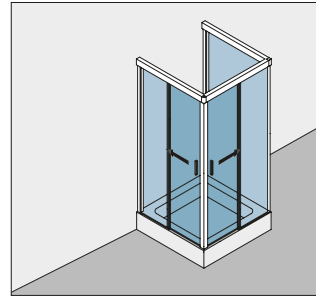

Typ(e) 323(ü)
U-Kabine,
2 Schiebetüren 90° mit 2 Fixteilen,
1 Seitenwand 90°

U-shaped cubicle,
2 sliding doors 90° with 2 fixed panels, 1 side panel 90°