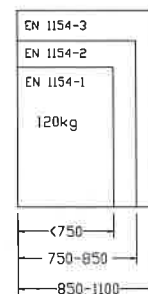

speedy
MADE IN ITALY

KS3000

TECHNOLOGICAL PRODUCTS
FOR GLASS ARCHITECTURE

Istruzioni di montaggio Montageanleitung

EN1154 THERMOCOSTANT

Montageanleitung / Istruzioni di montaggio

BTS KS3000

Einstellungen