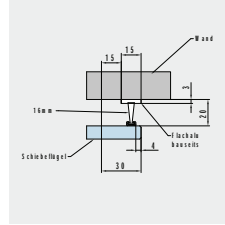

Profil-Übersicht – Dichtsystem

Bürstenaufnahmeprofil (selbstklebend)

Bürste

Flachalu (bauseits)

Anwendungsbeispiel

Anwendungsbeispiel

| Verwendung der Profile |  | +  |  |  |  | +  |
|---|---|---|---|--|---|---|
| MUTO Comfort M 60 | | | | | | |
| an Wand | ● | ● | | | | |
| an Decke | ● | ● | | | | |
| an Decke mit Seitenteil | ● | ● | | | | |
| MUTO Comfort L 80 | | | | | | |
| an Wand | ● | ● | | | | ● |
| an Decke | ● | | ● | | | |
| an Decke mit Seitenteil | ● | | ● | | | |
| an Glas | ● | | ● | | | |
| MUTO Premium XL 80/150 MUTO Premium Self-Closing 120 | | | | | | |
| an Wand | ● | | ● | | | ● |
| an Decke | ● | | | ● | | |
| an Decke mit Seitenteil | ● | | | ● | | |
| an Glas | ● | | | ● | | |
| MUTO Premium Telescopic 80 | | | | | | |
| an Wand | | | | | | |
| Glasdicke: 8–10 mm | 2X | ● | | | ● | ● |
| Glasdicke: 10–12 mm | 2X | ● | | | ● | ● |
| Glasdicke: 12–13,5 mm | 2X | ● | | ● | | ● |
| an Decke mit Seitenteil | | | | | | |
| Glasdicke: 8–10 mm | 2X | | ● | | ● | |
| Glasdicke: 10–12 mm | 2X | | ● | | ● | |
| Glasdicke: 12–13,5 mm | 2X | | ● | ● | | |
| an Glas | | | | | | |
| Glasdicke: 8–10 mm | 2X | | ● | | ● | |
| Glasdicke: 10–12 mm | 2X | | ● | | ● | |
| Glasdicke: 12–13,5 mm | 2X | | ● | ● | | |