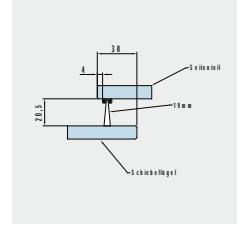

Profil-Übersicht – Dichtsystem

Bürstenaufnahmeprofil (selbstklebend)

Bürste

Flachalu (bauseits)

Anwendungsbeispiel

Anwendungsbeispiel

| Verwendung der Profile |  | +  |  |  |  | +  |
|---|---|---|---|--|---|---|
| MUTO Comfort M 60 | | | | | | |
| an Wand | ● | ● | | | | |
| an Decke | ● | ● | | | | |
| an Decke mit Seitenteil | ● | ● | | | | |
| MUTO Comfort L 80 | | | | | | |
| an Wand | ● | ● | | | | ● |
| an Decke | ● | | ● | | | |
| an Decke mit Seitenteil | ● | | ● | | | |
| an Glas | ● | | ● | | | |
| MUTO Premium XL 80/150 MUTO Premium Self-Closing 120 | | | | | | |
| an Wand | ● | | ● | | | ● |
| an Decke | ● | | | ● | | |
| an Decke mit Seitenteil | ● | | | ● | | |
| an Glas | ● | | | ● | | |
| MUTO Premium Telescopic 80 | | | | | | |
| an Wand | | | | | | |
| Glasdicke: 8–10 mm | 2X | ● | | | ● | ● |
| Glasdicke: 10–12 mm | 2X | ● | | | ● | ● |
| Glasdicke: 12–13,5 mm | 2X | ● | | ● | | ● |
| an Decke mit Seitenteil | | | | | | |
| Glasdicke: 8–10 mm | 2X | | ● | | ● | |
| Glasdicke: 10–12 mm | 2X | | ● | | ● | |
| Glasdicke: 12–13,5 mm | 2X | | ● | ● | | |
| an Glas | | | | | | |
| Glasdicke: 8–10 mm | 2X | | ● | | ● | |
| Glasdicke: 10–12 mm | 2X | | ● | | ● | |
| Glasdicke: 12–13,5 mm | 2X | | ● | ● | | |