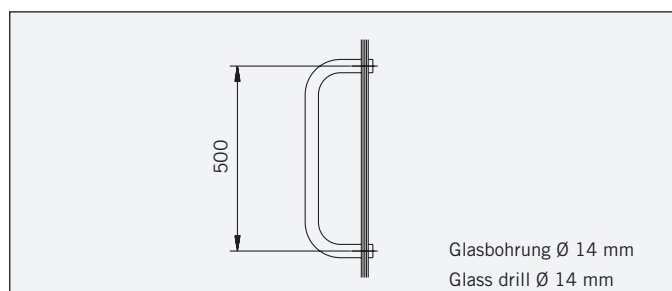

Gewicht:

2,150 kg

Art.-No. 75.030

Door handle 500, complete, single side, brass, for 6-10 mm glass.

Weight:

2,150 kg