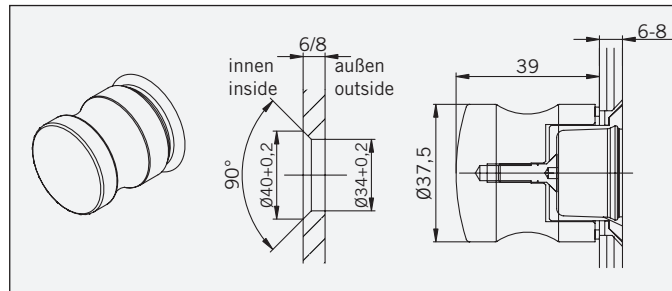

Gewicht:

0,560 kg

Art.-No. 75.018

Countersunk door knob.

Weight:

0,0560 kg

Art.-Nr. 75.027

Türgriff 300, komplett, beidseitig, Messing, für 6-10 mm Glas.