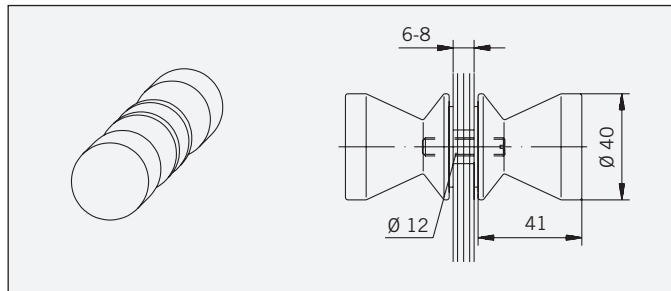

Gewicht:

LM: 0,203 kg
MS: 0,558 kg

Art.-No. 75.016

Door knob, complete, aluminium or brass, for 6-8 mm glass (other glass thicknesses on request).

Weight:

LM: 0,203 kg
BR: 0,558 kg

Art.-Nr. 75.020

Griffmuschel für Schiebetüren (S0720), für 6-8 mm Glas.