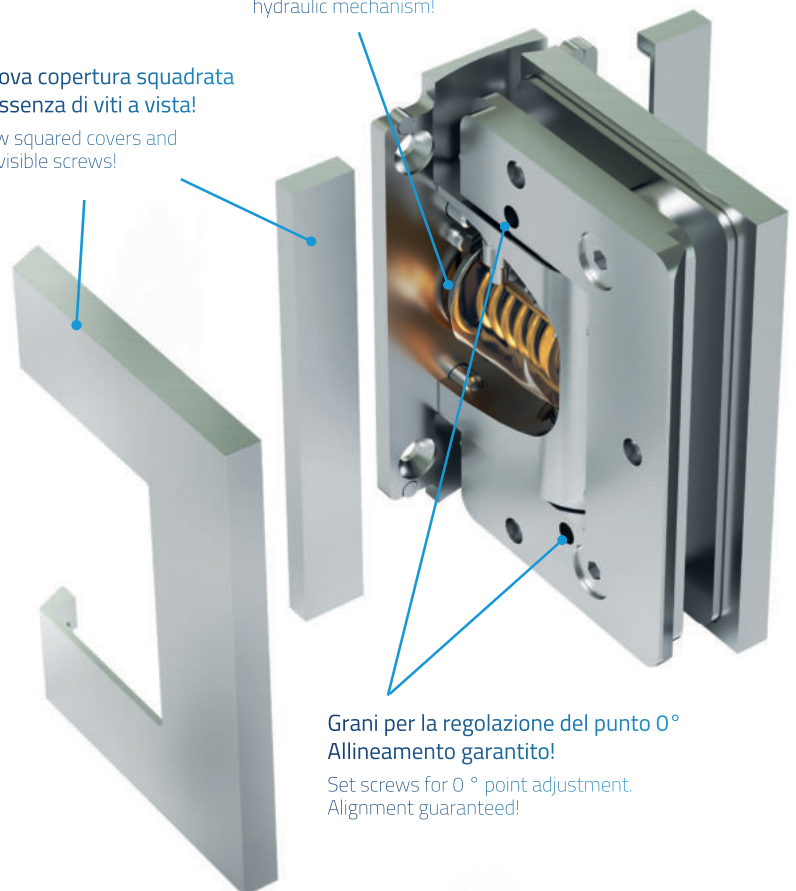

**ORIGINALE** is distinguished by the complete absence of visible screws and a new linear and rigorous cover.

**ORIGINALE** also has the 0° point adjustment which makes its installation becomes even easier and faster.

## Features

- Absolute aesthetic beauty
- Clean and linear design
- No visible screws
- 0° position adjustment
- Even easier and faster to install
- Automatic hydraulic closing
- Adjustment of door closing speeds
- Stop at 0° + 90° -90°
- Also suitable for rebated doors
- Interchangeable with previous versions

Meccanismo oleodinamico interno brevettato!

Patented internal hydraulic mechanism!

Nuova copertura squadrata e assenza di viti a vista!

New squared covers and no visible screws!

Grani per la regolazione del punto 0°  
Allineamento garantito!