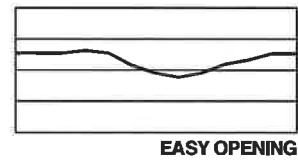

speedy
MADE IN ITALY

KS3000

TECHNOLOGICAL PRODUCTS
FOR GLASS ARCHITECTURE

Istruzioni di montaggio Montageanleitung

EN1154 THERMOCOSTANT

Montageanleitung / Istruzioni di montaggio

BTS KS3000

Einstellungen