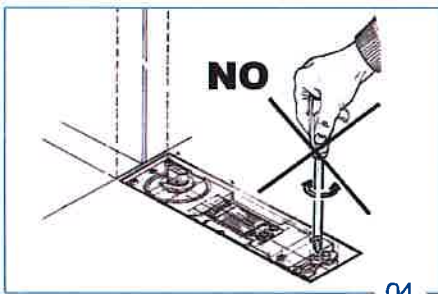

speedy
MADE IN ITALY

KS3000

TECHNOLOGICAL PRODUCTS
FOR GLASS ARCHITECTURE

Istruzioni di montaggio Montageanleitung

EN1154 THERMOCOSTANT

Montageanleitung / Istruzioni di montaggio

BTS KS3000

Einstellungen