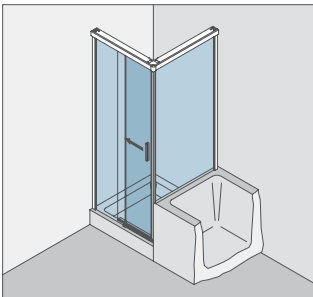

Technical data

- concealed clamp-type carriers (no glass preparation)
- damping and self-closing on both sides
- infinitely variable damper position (pull-in distance 55 mm)
- pre-fitted functional elements
- easy height adjustment (+3/-3 mm)
- easy to hang the door
- max. sliding frame length: 2900 mm (with contact pods)
- separable floor guide
- overlapping glass elements for seal-free design (40 mm)
- glued handle bar incl. mounting instruction
- sidewall with glass support profile (Adjustability: -10 mm)
- sidewall without glass support profile (on demand)
- max. door weight: 50 kg
- max. door width: individual each installation situation
- min. door width: 400 mm (8/10 mm)
- glass thickness: 8/10 mm
- basic material: aluminium (corrosion resistant)
- standard surfaces: pol. chrome (LM visually effect pol. chrome)
RAL special coated colour
- further surfaces: on request

Corner cubicle,
2 Sliding doors 90° with 2 fixed panels

Typ(e) 323(ü)
U-Kabine,
2 Schiebetüren 90° mit 2 Fixteilen,
1 Seitenwand 90°

U-shaped cubicle,
2 Sliding doors 90° with 2 fixed panels, 1 side panel 90°

Typ(e) 330(ü)
Eckkabine,
1 Schiebetür mit Fixteil,
1 Seitenwand 90°

Corner cubicle,
1 Sliding door with fixed panel,
1 side panel 90°

Typ(e) 331(ü)
Eckkabine an Badewanne,
1 Schiebetür mit Fixteil,
1 verkürzte Seitenwand 90°

Corner cubicle on bathtub,
1 Sliding door with fixed panel,
1 side panel 90°

Typ(e) 370(ü)
Nischenkabine,
1 Schiebetür mit 2 Fixteilen

Niche cubicle,
1 Sliding door with 2 fixed panels

Typ(e) 375(ü)DT
Nischenkabine,
2 Schiebetüren mit 2 Fixteilen