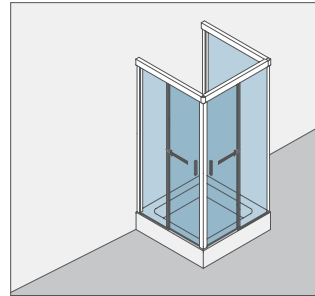

Technical data

- concealed clamp-type carriers (no glass preparation)
- damping and self-closing on both sides
- infinitely variable damper position (pull-in distance 55 mm)
- pre-fitted functional elements
- easy height adjustment (+3/-3 mm)
- easy to hang the door
- max. sliding frame length: 2900 mm (with contact pods)
- separable floor guide
- overlapping glass elements for seal-free design (40 mm)
- glued handle bar incl. mounting instruction
- sidewall with glass support profile (Adjustability: -10 mm)
- sidewall without glass support profile (on demand)
- max. door weight: 50 kg
- max. door width: individual each installation situation
- min. door width: 400 mm (8/10 mm)
- glass thickness: 8/10 mm
- basic material: aluminium (corrosion resistant)
- standard surfaces: pol. chrome (LM visually effect pol. chrome)
RAL special coated colour
- further surfaces: on request

Corner cubicle,
2 Sliding doors 90° with 2 fixed panels

Typ(e) 323(ü)
U-Kabine,
2 Schiebetüren 90° mit 2 Fixteilen,
1 Seitenwand 90°

U-shaped cubicle,
2 Sliding doors 90° with 2 fixed panels, 1 side panel 90°

Typ(e) 330(ü)
Eckkabine,
1 Schiebetür mit Fixteil,
1 Seitenwand 90°

Corner cubicle,
1 Sliding door with fixed panel,
1 side panel 90°

Typ(e) 331(ü)
Eckkabine an Badewanne,
1 Schiebetür mit Fixteil,
1 verkürzte Seitenwand 90°