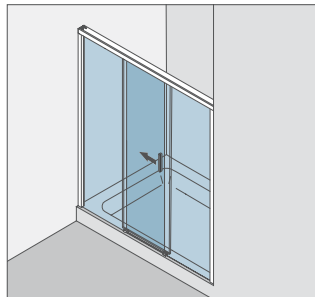

Typ(e) 370(ü)
Nischenkabine,
1 Schiebetür mit 2 Fixteilen

Niche cubicle,
1 Sliding door with 2 fixed panels