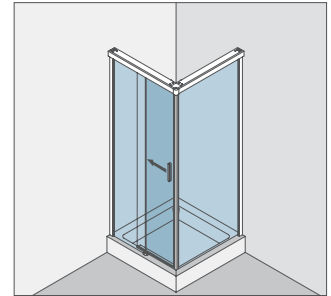

Technical data

- concealed clamp-type carriers (no glass preparation)
- damping and self-closing on both sides
- infinitely variable damper position (pull-in distance 55 mm)
- pre-fitted functional elements
- easy height adjustment (+3/-3 mm)
- easy to hang the door
- max. sliding frame length: 2900 mm (with contact pods)
- separable floor guide
- overlapping glass elements for seal-free design (40 mm)
- glued handle bar incl. mounting instruction
- sidewall with glass support profile (Adjustability: -10 mm)
- sidewall without glass support profile (on demand)
- max. door weight: 50 kg
- max. door width: individual each installation situation
- min. door width: 400 mm (8/10 mm)
- glass thickness: 8/10 mm
- basic material: aluminium (corrosion resistant)
- standard surfaces: pol. chrome (LM visually effect pol. chrome)
RAL special coated colour
- further surfaces: on request

Corner cubicle,
2 Sliding doors 90° with 2 fixed panels

Typ(e) 323(ü)
U-Kabine,
2 Schiebetüren 90° mit 2 Fixteilen,
1 Seitenwand 90°

U-shaped cubicle,
2 Sliding doors 90° with 2 fixed panels, 1 side panel 90°

Typ(e) 330(ü)
Eckkabine,
1 Schiebetür mit Fixteil,
1 Seitenwand 90°

Corner cubicle,
1 Sliding door with fixed panel,
1 side panel 90°

Typ(e) 331(ü)
Eckkabine an Badewanne,
1 Schiebetür mit Fixteil,
1 verkürzte Seitenwand 90°