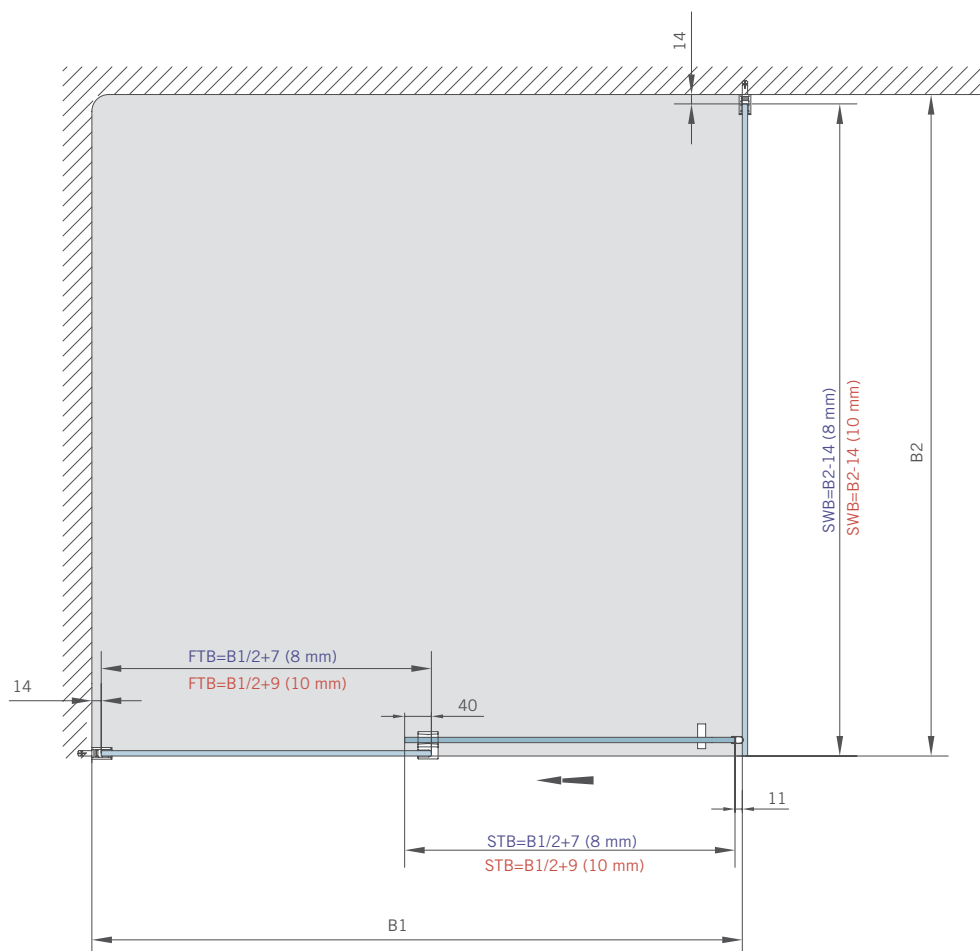

Typ(e) 331(ü)

Draufsicht / Für Duschen **ohne** Duschtasse / DIN-links (DIN-rechts spiegelbildlich)
Top view / For showers **without** shower tray / DIN-left (DIN-right mirror-inverted)