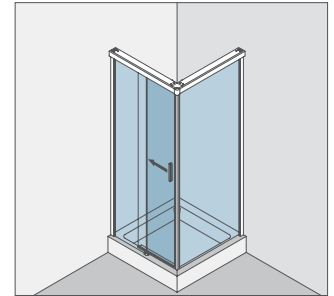

#### Technical data

- concealed clamp-type carriers (no glass preparation)
- damping and self-closing on both sides
- infinitely variable damper position (pull-in distance 55 mm)
- pre-fitted functional elements
- easy height adjustment (+3/-3 mm)
- easy to hang the door
- max. sliding frame length: 2900 mm (with contact pods)
- separable floor guide
- overlapping glass elements for seal-free design (40 mm)
- glued handle bar incl. mounting instruction
- sidewall with glass support profile (Adjustability: -10 mm)
- sidewall without glass support profile (on demand)
- max. door weight: 50 kg
- max. door width: individual each installation situation
- min. door width: 400 mm (8/10 mm)
- glass thickness: 8/10 mm
- basic material: aluminium (corrosion resistant)
- standard surfaces: pol. chrome (LM visually effect pol. chrome)  
RAL special coated colour
- further surfaces: on request

## Einbausituationen | Installation situation

**Typ(e) 300(ü)**  
Nischenkabine  
1 Schiebetür mit Fixteil

Niche cubicle  
1 Sliding door with fixed panel

**Typ(e) 320(ü)**  
Eckkabine,  
2 Schiebetüren 90° mit 2 Fixteilen

Corner cubicle,  
2 Sliding doors 90° with 2 fixed panels

**Typ(e) 323(ü)**  
U-Kabine,  
2 Schiebetüren 90° mit 2 Fixteilen,  
1 Seitenwand 90°

U-shaped cubicle,  
2 Sliding doors 90° with 2 fixed panels, 1 side panel 90°

**Typ(e) 330(ü)**  
Eckkabine,  
1 Schiebetür mit Fixteil,  
1 Seitenwand 90°

Corner cubicle,  
1 Sliding door with fixed panel,  
1 side panel 90°

**Typ(e) 331(ü)**  
Eckkabine an Badewanne,  
1 Schiebetür mit Fixteil,  
1 verkürzte Seitenwand 90°