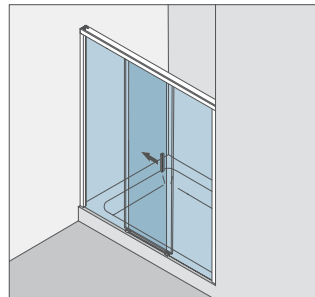

Typ(e) 370(ü)
Nischenkabine,
1 Schiebetür mit 2 Fixteilen

Niche cubicle,
1 Sliding door with 2 fixed panels