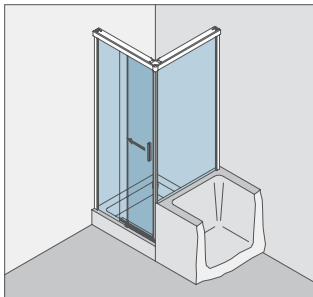

#### Technical data

- concealed clamp-type carriers (no glass preparation)
- damping and self-closing on both sides
- infinitely variable damper position (pull-in distance 55 mm)
- pre-fitted functional elements
- easy height adjustment (+3/-3 mm)
- easy to hang the door
- max. sliding frame length: 2900 mm (with contact pods)
- separable floor guide
- overlapping glass elements for seal-free design (40 mm)
- glued handle bar incl. mounting instruction
- sidewall with glass support profile (Adjustability: -10 mm)
- sidewall without glass support profile (on demand)
- max. door weight: 50 kg
- max. door width: individual each installation situation
- min. door width: 400 mm (8/10 mm)
- glass thickness: 8/10 mm
- basic material: aluminium (corrosion resistant)
- standard surfaces: pol. chrome (LM visually effect pol. chrome)  
RAL special coated colour
- further surfaces: on request

Corner cubicle,  
2 Sliding doors 90° with 2 fixed panels

**Typ(e) 323(ü)**  
U-Kabine,  
2 Schiebetüren 90° mit 2 Fixteilen,  
1 Seitenwand 90°

U-shaped cubicle,  
2 Sliding doors 90° with 2 fixed panels, 1 side panel 90°

**Typ(e) 330(ü)**  
Eckkabine,  
1 Schiebetür mit Fixteil,  
1 Seitenwand 90°

Corner cubicle,  
1 Sliding door with fixed panel,  
1 side panel 90°

**Typ(e) 331(ü)**  
Eckkabine an Badewanne,  
1 Schiebetür mit Fixteil,  
1 verkürzte Seitenwand 90°

Corner cubicle on bathtub,  
1 Sliding door with fixed panel,  
1 side panel 90°

**Typ(e) 370(ü)**  
Nischenkabine,  
1 Schiebetür mit 2 Fixteilen

Niche cubicle,  
1 Sliding door with 2 fixed panels

**Typ(e) 375(ü)DT**  
Nischenkabine,  
2 Schiebetüren mit 2 Fixteilen