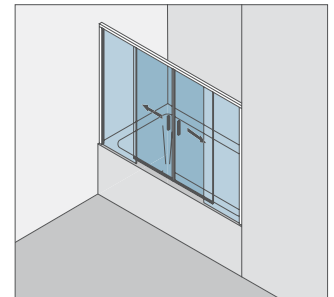

Typ(e) 375(ü)BW
Nischenkabine auf Badewanne,
2 Schiebetüren mit 2 Fixteilen

Niche cubicle on bathtub,
2 Sliding doors with 2 fixed panels