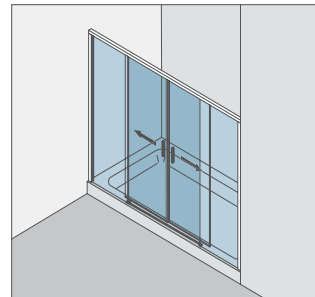

Typ(e) 375(ü)DT
Nischenkabine,
2 Schiebetüren mit 2 Fixteilen

Niche cubicle,
2 Sliding doors with 2 fixed panels