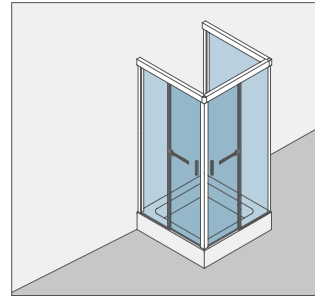

#### Technical data

- concealed clamp-type carriers (no glass preparation)
- damping and self-closing on both sides
- infinitely variable damper position (pull-in distance 55 mm)
- pre-fitted functional elements
- easy height adjustment (+3/-3 mm)
- easy to hang the door
- max. sliding frame length: 2900 mm (with contact pods)
- separable floor guide
- overlapping glass elements for seal-free design (40 mm)
- glued handle bar incl. mounting instruction
- sidewall with glass support profile (Adjustability: -10 mm)
- sidewall without glass support profile (on demand)
- max. door weight: 50 kg
- max. door width: individual each installation situation
- min. door width: 400 mm (8/10 mm)
- glass thickness: 8/10 mm
- basic material: aluminium (corrosion resistant)
- standard surfaces: pol. chrome (LM visually effect pol. chrome)  
RAL special coated colour
- further surfaces: on request

## Einbausituationen | Installation situation

**Typ(e) 300(ü)**  
Nischenkabine  
1 Schiebetür mit Fixteil

Niche cubicle  
1 Sliding door with fixed panel

**Typ(e) 320(ü)**  
Eckkabine,  
2 Schiebetüren 90° mit 2 Fixteilen

Corner cubicle,  
2 Sliding doors 90° with 2 fixed panels

**Typ(e) 323(ü)**  
U-Kabine,  
2 Schiebetüren 90° mit 2 Fixteilen,  
1 Seitenwand 90°

U-shaped cubicle,  
2 Sliding doors 90° with 2 fixed panels, 1 side panel 90°

**Typ(e) 330(ü)**  
Eckkabine,  
1 Schiebetür mit Fixteil,  
1 Seitenwand 90°

Corner cubicle,  
1 Sliding door with fixed panel,  
1 side panel 90°

**Typ(e) 331(ü)**  
Eckkabine an Badewanne,  
1 Schiebetür mit Fixteil,  
1 verkürzte Seitenwand 90°